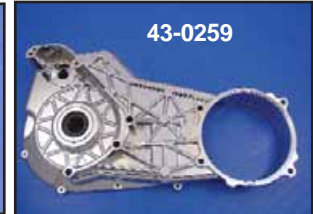

Chrome Inner Primary

Chrome Inner Primary Cover Assemblies include bearings, bushings and seals. **Assembled.**

VT No.	Year/Model	43-0269	1994-2000 FXD	43-0297	2007-up FLT (OE)
43-0244	1990-93 FXST-FLST	43-0259	2001-2005 FXDWG (OE)	43-0282	2006-up FXD (OE)
43-0245	1994-2006 FXST-FLST	43-0298	2001-2005 FXDWG	43-0283	2006-up FXDWG (OE), 2007-up FXST
43-0260	1994-2006 FXST-FLST (OE)	43-0261	2001-2006 FLT (OE)	43-0292	2008-up Rocker
43-0268	1994-2000 FXDWG				

For FXD-FXDWG

FXD 5-Speed

43-1056	1991-93 FXD
43-0279	1994-00 FXDWG
43-0286	1994-00 FXD
43-0461	1994-00 FXDWG

FXD 5-Speed

43-0258	2001-05 FXD
43-1050	2001-05 FXD
43-1055	2001-05 FXDWG

Offset Inner Primary Cover

V-Twin™ Offset Inner Primary Covers for 1994-2003 Softtail feature chrome finish with reinforcing webs for added strength. Available in offsets for fat tire and wide frame applications. Uses 1994-2003 primary components, sold separately.