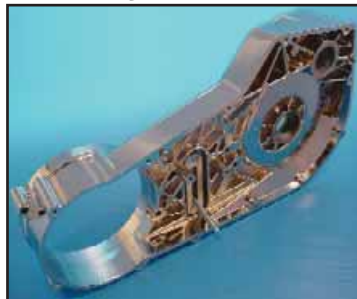

Chrome Inner Primary

Chrome Inner Primary Cover Assemblies include bearings, bushings and seals. **Assembled.**

VT No.	Year/Model	43-0269	1994-2000 FXD	43-0297	2007-up FLT (OE)
43-0244	1990-93 FXST-FLST	43-0259	2001-2005 FXDWG (OE)	43-0282	2006-up FXD (OE)
43-0245	1994-2006 FXST-FLST	43-0298	2001-2005 FXDWG	43-0283	2006-up FXDWG (OE), 2007-up FXST
43-0260	1994-2006 FXST-FLST (OE)	43-0261	2001-2006 FLT (OE)	43-0292	2008-up Rocker
43-0268	1994-2000 FXDWG				

For FXD-FXDWG

FXD 5-Speed

43-1056	1991-93 FXD
43-0279	1994-00 FXDWG
43-0286	1994-00 FXD
43-0461	1994-00 FXDWG

FXD 5-Speed

43-0258	2001-05 FXD
43-1050	2001-05 FXD
43-1055	2001-05 FXDWG

Offset Inner Primary Cover

V-Twin™ Offset Inner Primary Covers for 1994-2003 Softtail feature chrome finish with reinforcing webs for added strength. Available in offsets for fat tire and wide frame applications. Uses 1994-2003 primary components, sold separately.