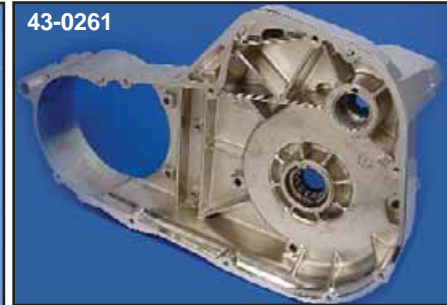

Chrome Inner Primary

Chrome Inner Primary Cover Assemblies include bearings, bushings and seals. **Assembled.**

VT No.	Year/Model	43-0269	1994-2000 FXD	43-0297	2007-up FLT (OE)
43-0244	1990-93 FXST-FLST	43-0259	2001-2005 FXDWG (OE)	43-0282	2006-up FXD (OE)
43-0245	1994-2006 FXST-FLST	43-0298	2001-2005 FXDWG	43-0283	2006-up FXDWG (OE), 2007-up FXST
43-0260	1994-2006 FXST-FLST (OE)	43-0261	2001-2006 FLT (OE)	43-0292	2008-up Rocker
43-0268	1994-2000 FXDWG				

For FXD-FXDWG

FXD 5-Speed

43-1056	1991-93 FXD
43-0279	1994-00 FXDWG
43-0286	1994-00 FXD
43-0461	1994-00 FXDWG

FXD 5-Speed

43-0258	2001-05 FXD
43-1050	2001-05 FXD
43-1055	2001-05 FXDWG

Offset Inner Primary Cover

V-Twin™ Offset Inner Primary Covers for 1994-2003 Softtail feature chrome finish with reinforcing webs for added strength. Available in offsets for fat tire and wide frame applications. Uses 1994-2003 primary components, sold separately.