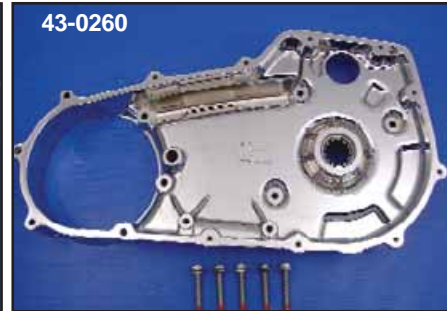

Chrome Inner Primary

Chrome Inner Primary Cover Assemblies include bearings, bushings and seals. **Assembled.**

VT No.	Year/Model	43-0269	1994-2000 FXD	43-0297	2007-up FLT (OE)
43-0244	1990-93 FXST-FLST	43-0259	2001-2005 FXDWG (OE)	43-0282	2006-up FXD (OE)
43-0245	1994-2006 FXST-FLST	43-0298	2001-2005 FXDWG	43-0283	2006-up FXDWG (OE), 2007-up FXST
43-0260	1994-2006 FXST-FLST (OE)	43-0261	2001-2006 FLT (OE)	43-0292	2008-up Rocker
43-0268	1994-2000 FXDWG				

For FXD-FXDWG

FXD 5-Speed

43-1056	1991-93 FXD
43-0279	1994-00 FXDWG
43-0286	1994-00 FXD
43-0461	1994-00 FXDWG

FXD 5-Speed

43-0258	2001-05 FXD
43-1050	2001-05 FXD
43-1055	2001-05 FXDWG

Offset Inner Primary Cover

V-Twin™ Offset Inner Primary Covers for 1994-2003 Softtail feature chrome finish with reinforcing webs for added strength. Available in offsets for fat tire and wide frame applications. Uses 1994-2003 primary components, sold separately.